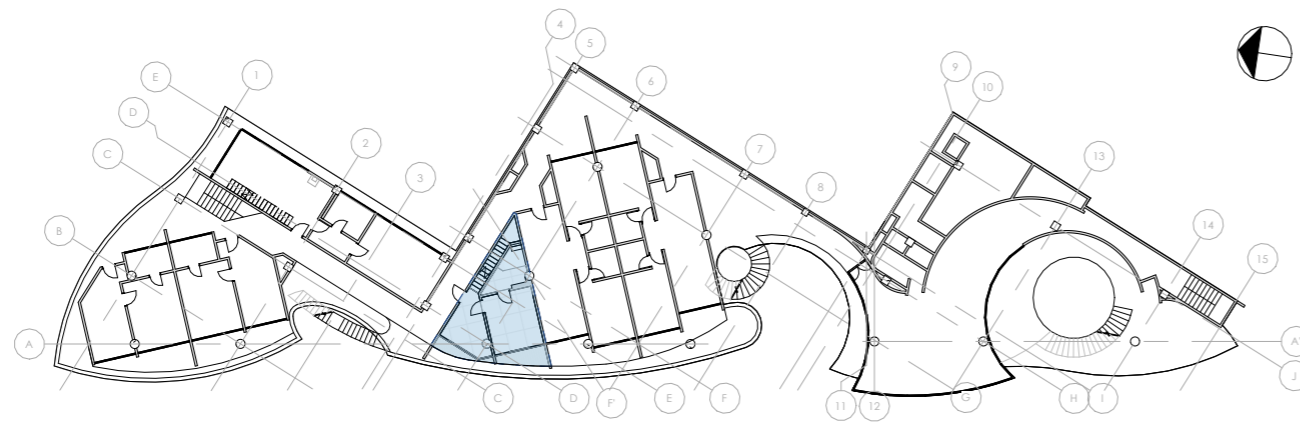

Penthouse #3

1 : 60

Room Schedule

No	Name	Area
Level 3		
1	Living room	8.7 m ²
2	Bedroom	13.1 m ²
3	Bathroom	5.3 m ²
4	Terrace	5.3 m ²
		32.4 m ²
Roof top		
5	Roof top	51.2 m ²
		51.2 m ²
Total area:		83.6 m ²

MELASTI ARCADE

Sheet name

Penthouse #3

Scale

As indicated

Sheet

A001

SNAAR