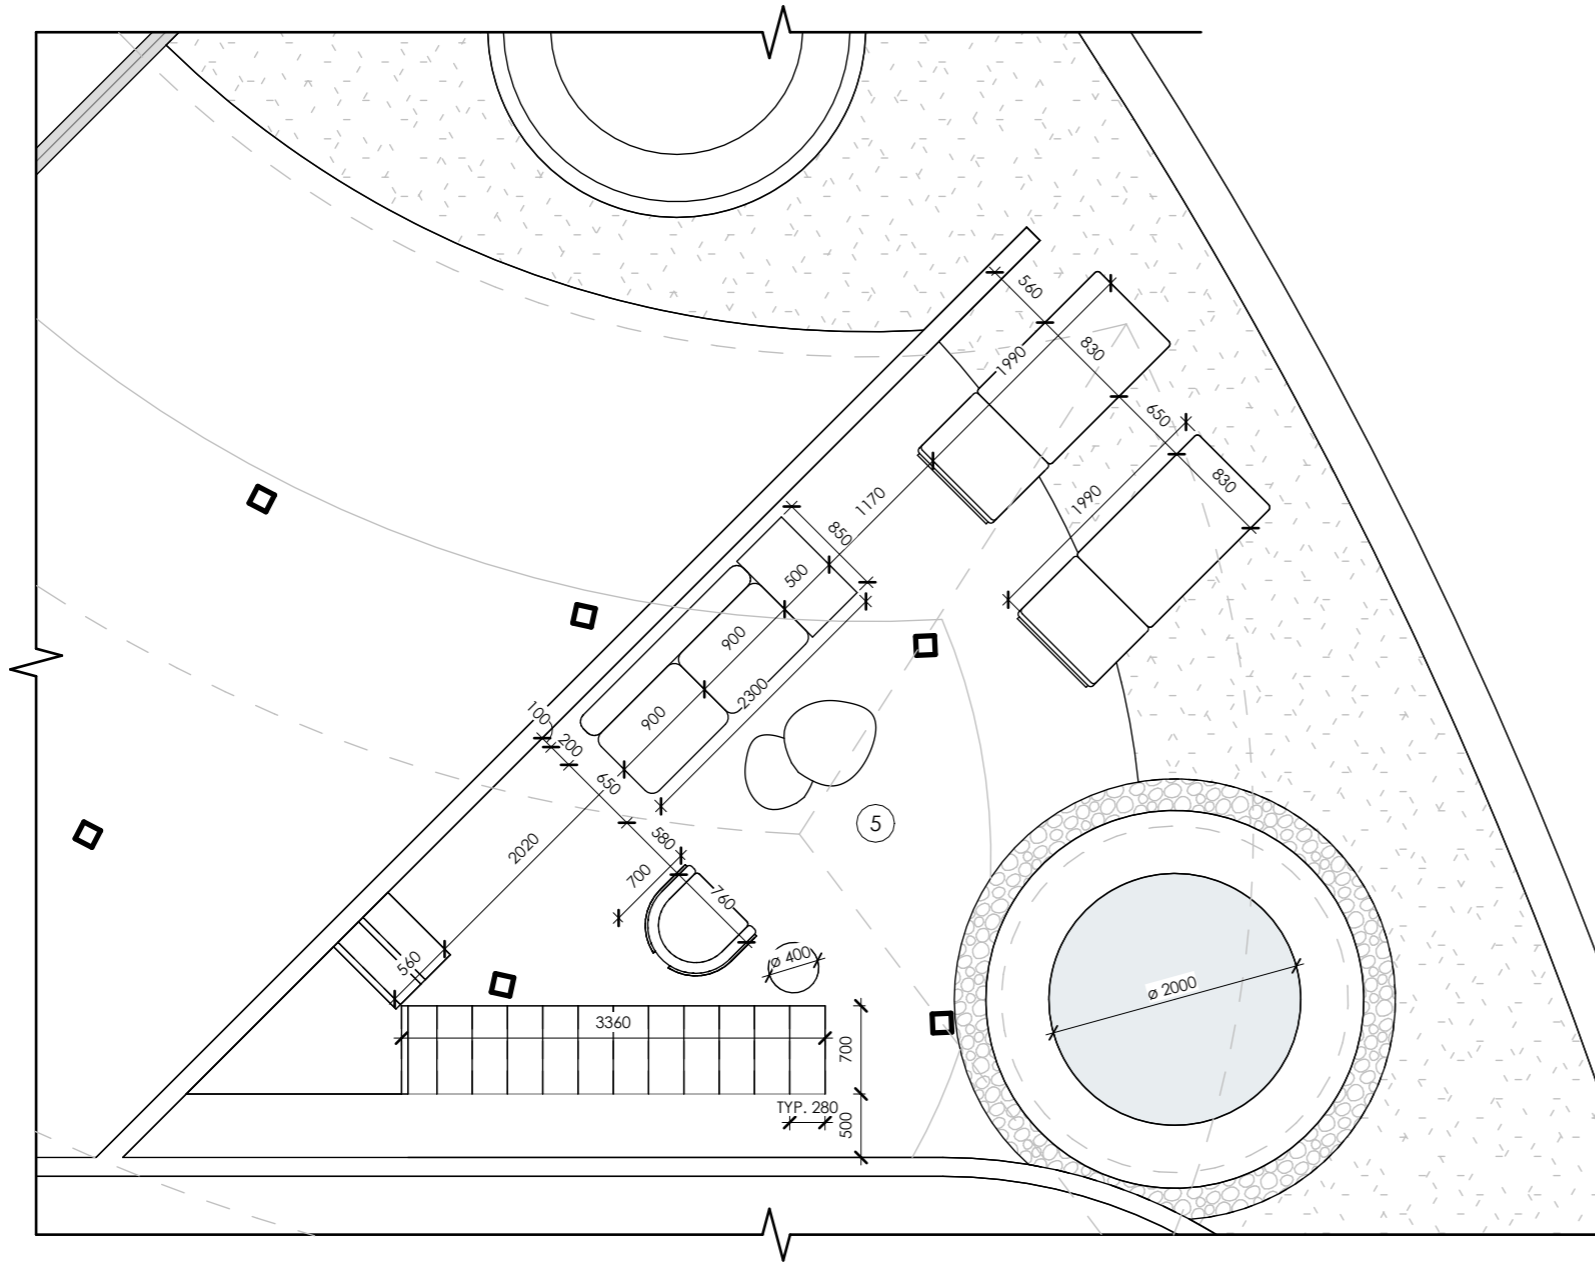

Penthouse #3 Roof top

1 : 60

Room Schedule

No	Name	Area
Level 3		
1	Living room	8.7 m²
2	Bedroom	13.1 m²
3	Bathroom	5.3 m²
4	Terrace	5.3 m²
		32.4 m²
Roof top		
5	Roof top	51.2 m²
		51.2 m²
Total area:		83.6 m²