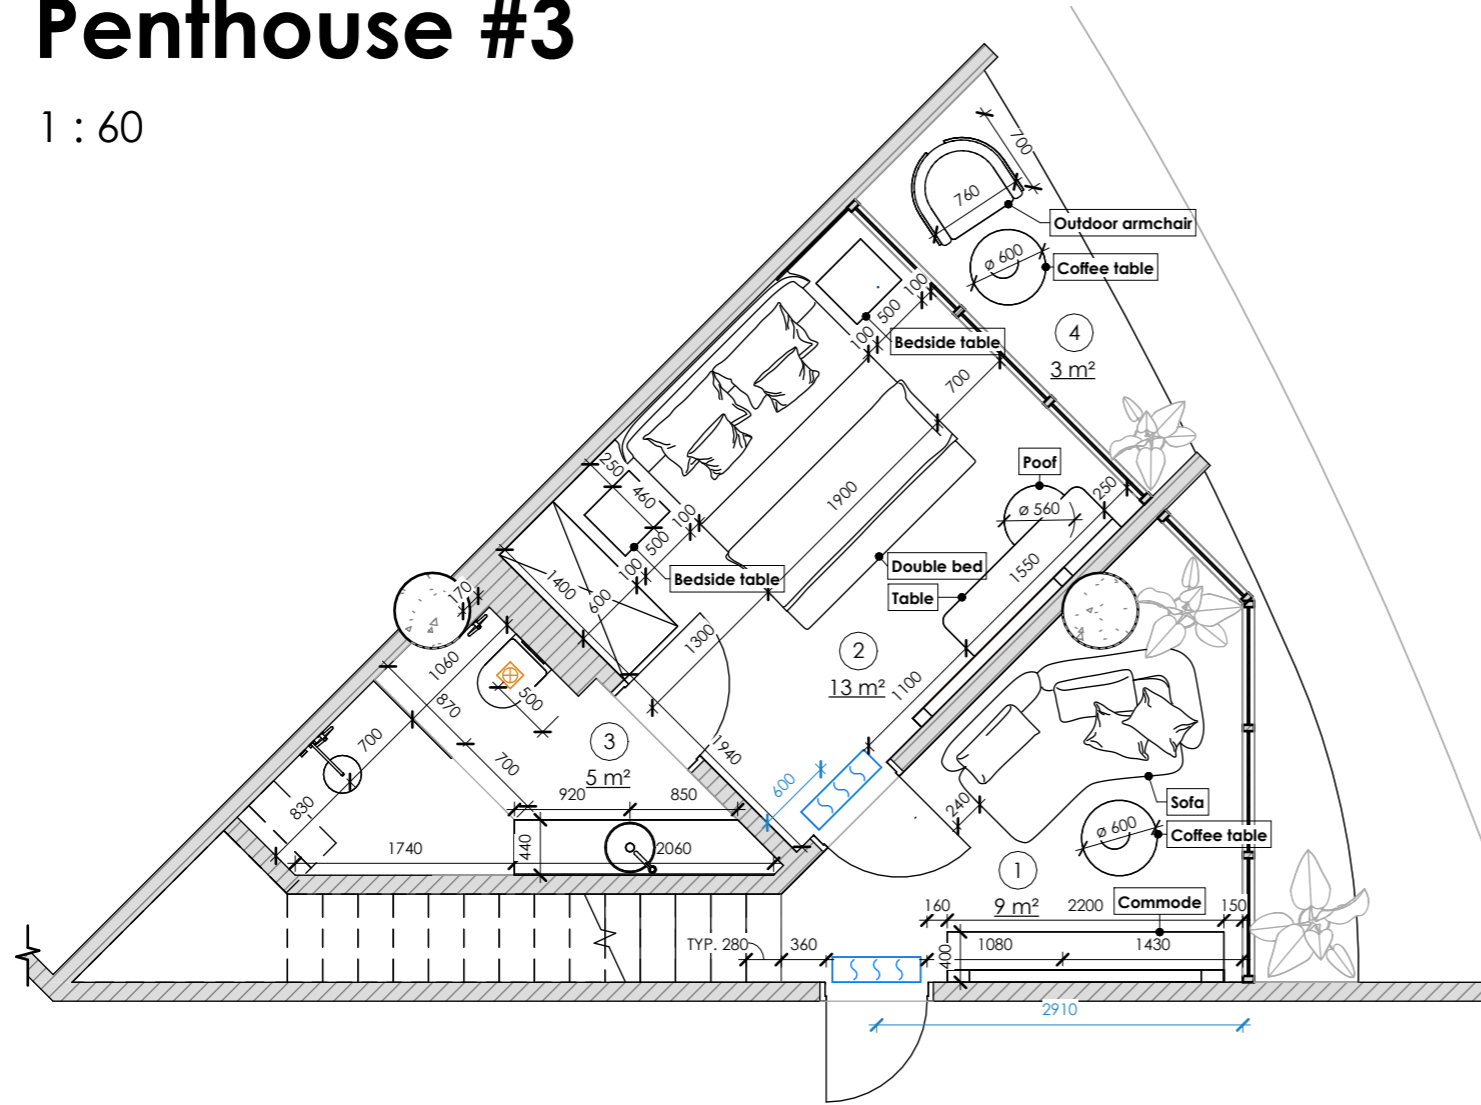

Penthouse #3

1 : 60

Room Schedule

No	Name	Area
Level 3		
1	Living room	8.7 m ²
2	Bedroom	13.1 m ²
3	Bathroom	5.3 m ²
4	Terrace	5.3 m ²
		32.4 m ²
Roof top		
5	Roof top	51.2 m ²
		51.2 m ²
Total area:		83.6 m ²

MELASTI ARCADE

Sheet name

Penthouse #3

Scale

As indicated

Sheet

A001

SNAAR

Penthouse #3 Roof top

1 : 60

Room Schedule

No	Name	Area
Level 3		
1	Living room	8.7 m ²
2	Bedroom	13.1 m ²
3	Bathroom	5.3 m ²
4	Terrace	5.3 m ²
		32.4 m ²
Roof top		
5	Roof top	51.2 m ²
		51.2 m ²
Total area:		83.6 m ²

MELASTI ARCADE

Sheet name
Penthouse #3 Roof top

Scale
As indicated

Sheet
A002

SNAAR