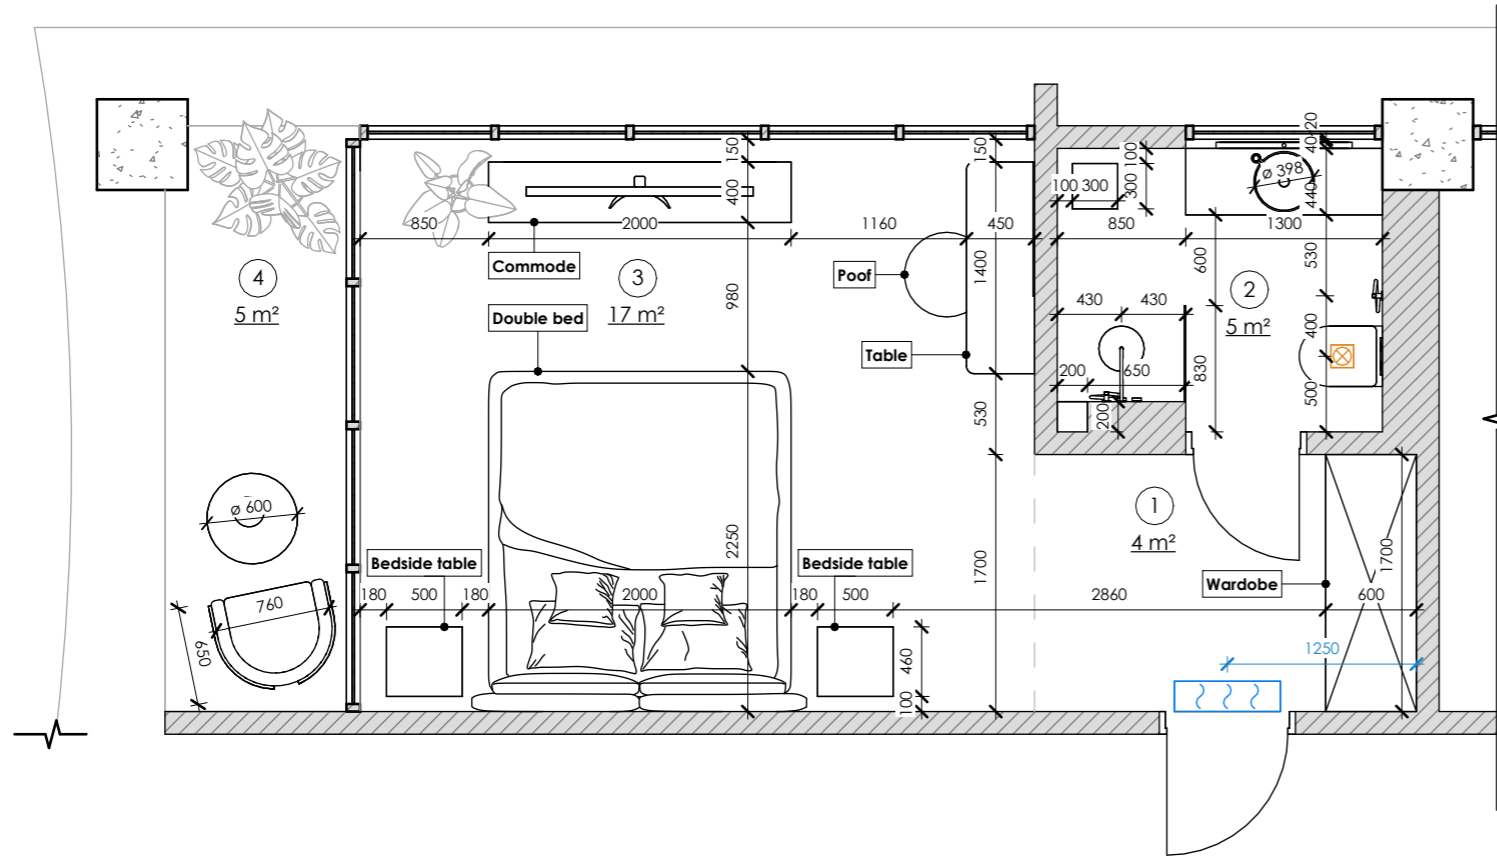

Type E

1 : 50

No	Name	Area
1	Hallway	4.3 m ²
2	Bathroom	4.5 m ²
3	Bedroom	17.3 m ²
4	Terrace	4.8 m ²
Total area:		30.8 m ²

MELASTI ARCADE

Sheet name

Type E

Scale

As indicated