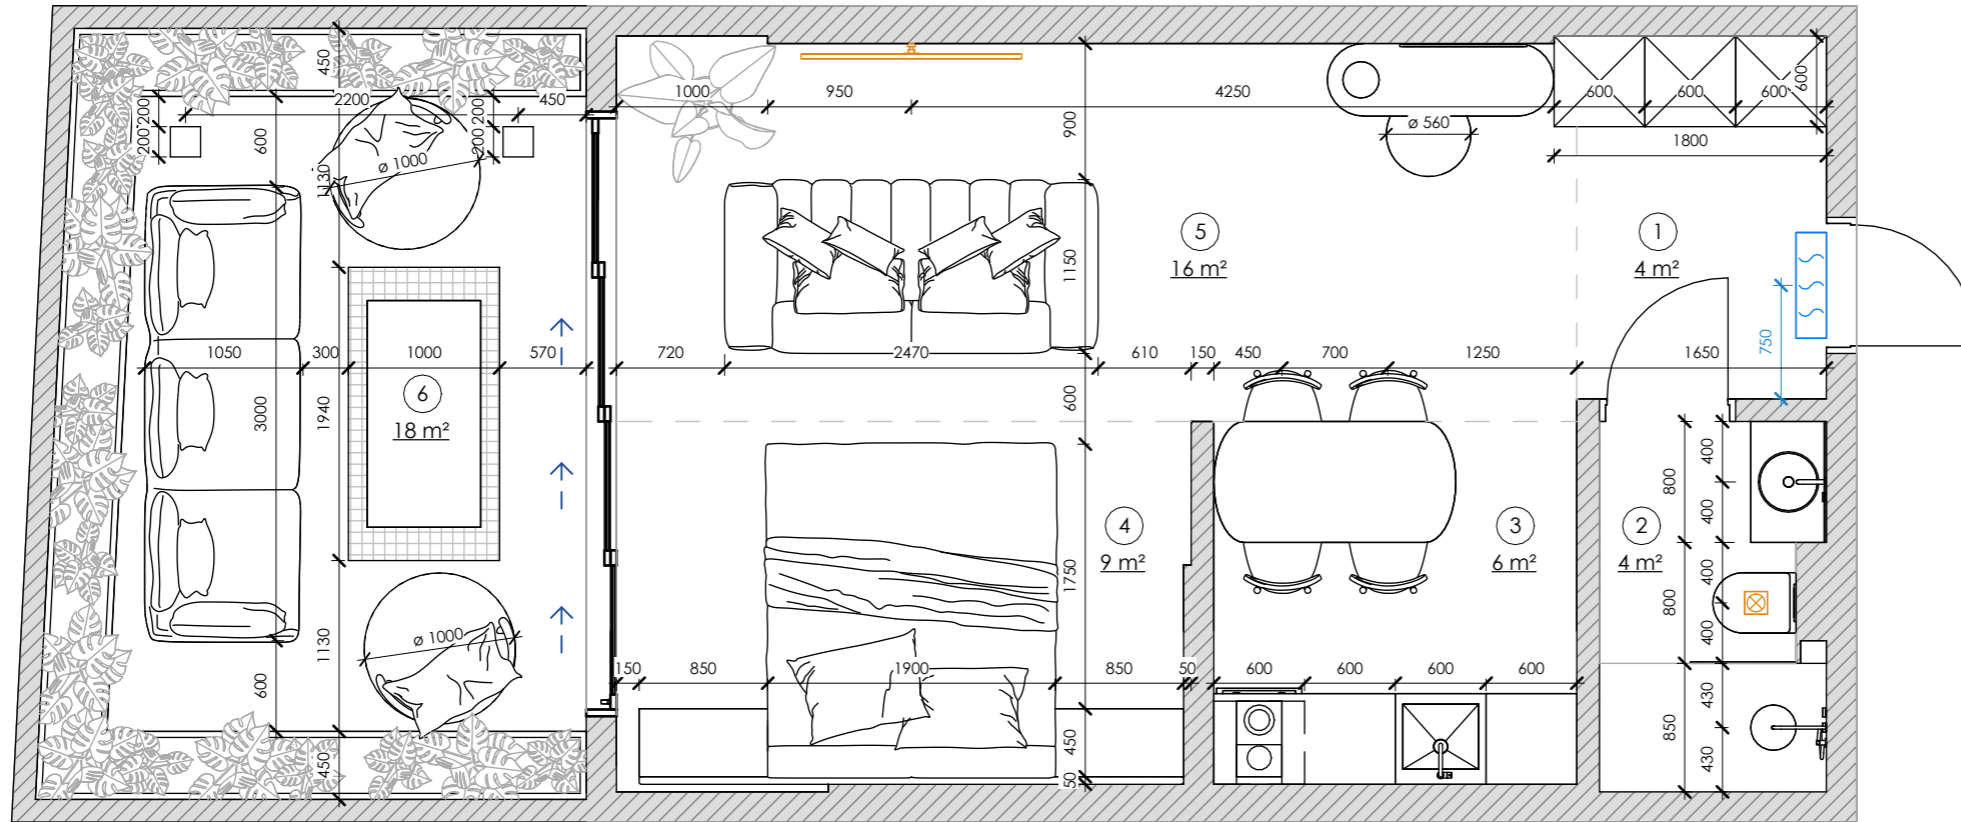

Furniture layout - type A.0

1 : 50

Room Schedule - type A.0

No	Name	Area
1	Hallway	4.0 m ²
2	Bathroom	3.7 m ²
3	Kitchen	5.9 m ²
4	Bedroom	9.3 m ²
5	Living room	16.2 m ²
6	Terrace	17.8 m ²

Total area: 56.9 m²

Pandawa Dream

Sheet name

Type A.0

Scale

1 : 50

Sheet

A006

SNAAR