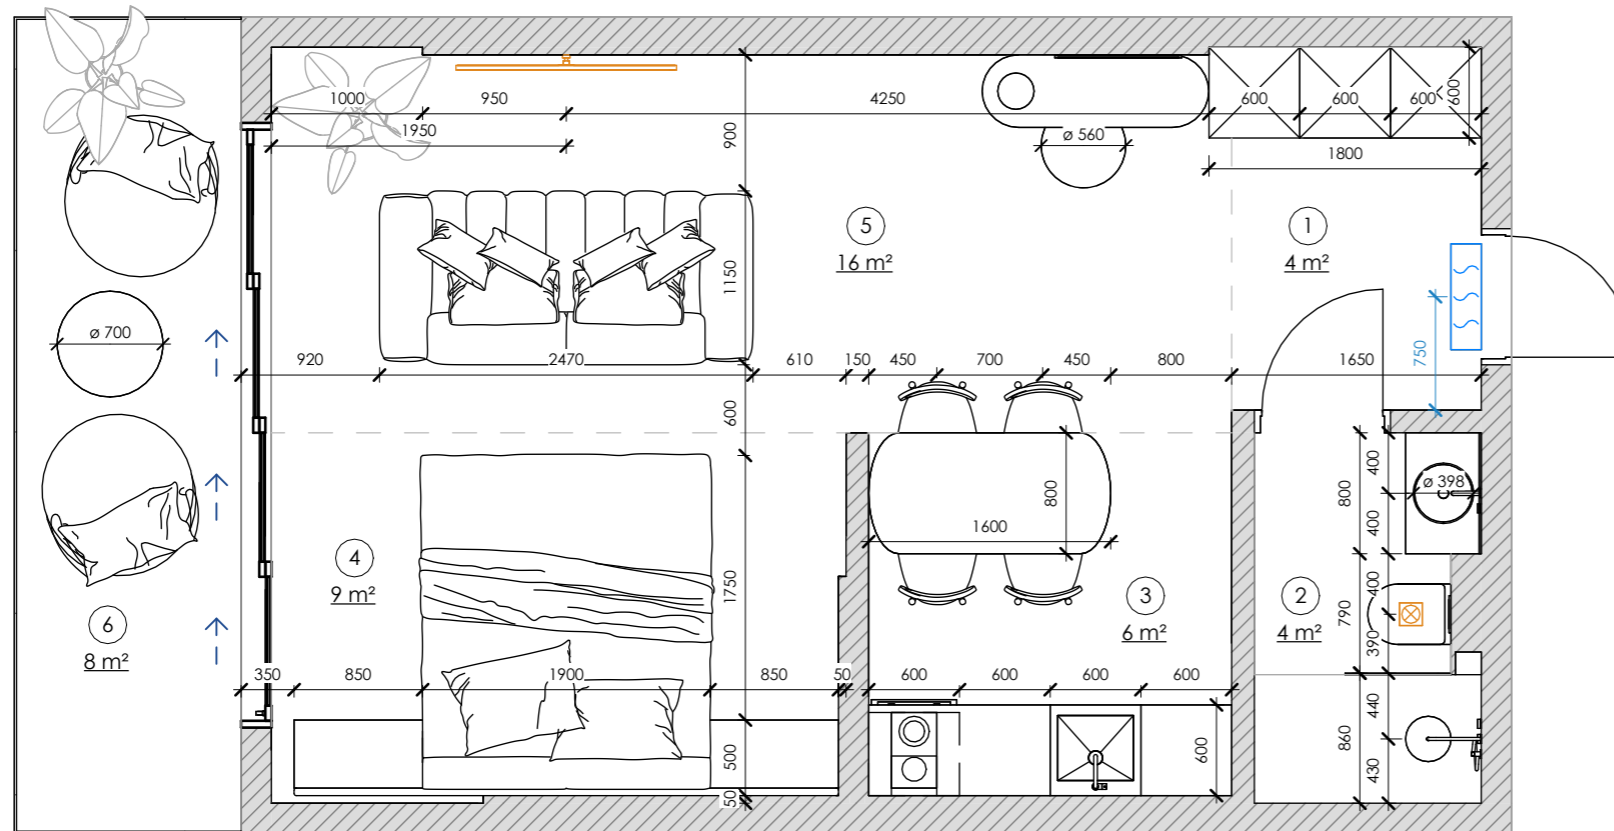

Furniture layout - type A

1 : 50

| No | Name | Area |
|-------------|-------------|---------------------|
| 1 | Hallway | 4.0 m ² |
| 2 | Bathroom | 3.7 m ² |
| 3 | Kitchen | 5.9 m ² |
| 4 | Bedroom | 9.3 m ² |
| 5 | Living room | 16.2 m ² |
| 6 | Balcony | 8.0 m ² |
| Total area: | | 47.0 m ² |

Pandawa Dream

Sheet name

Type A

Scale

1 : 50

Sheet

A000

SNAAR